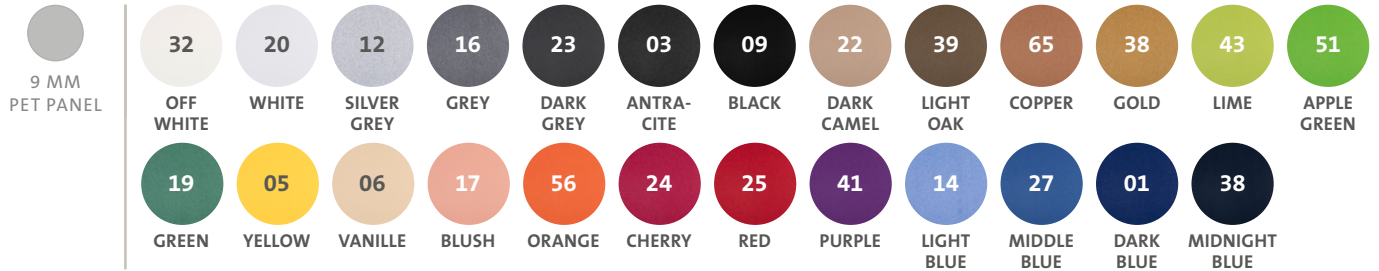

RECYCLED
PET-BOTTLES

LIGHTWEIGHT
PRODUCT

FIT AS A
BULLETIN BOARD

VERTICAL CEILING PANEL 9 MM

TECHNICAL SPECIFICATIONS

SIZE OPTIONS

Width in mm

	600	800	1000	1200	1400	1600	1800	2000	2200	2400
600					●	●	●	●	●	●
800					●	●	●	●	●	●
1000					●	●	●	●	●	●
1200				●	●	●	●	●	●	●
1400	●	●	●	●						
1600	●	●	●	●						
1800	●	●	●	●						
2000	●	●	●	●						
2200	●	●	●	●						
2400	●	●	●	●						

Height in mm

COLOURS

FINISHING OPTIONS

SEE PATTERN CARD FOR MORE INFORMATION

MOUNTING

DELIVERED INCLUDING STEEL CABLES

ACOUSTIC TEST REPORT

NRC: 0,30
ALPHA W: 0,25

Acoustic value

● = STANDARD DELIVERY   ● = OPTIONAL, AT NO EXTRA COST   ● = ON REQUEST