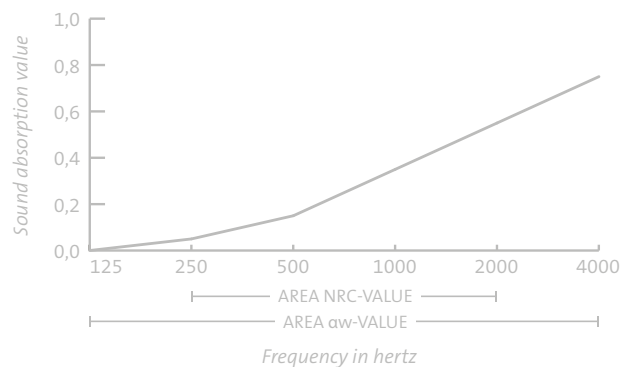

Acoustic value

● = STANDARD DELIVERY   ● = OPTIONAL, AT NO EXTRA COST   ● = ON REQUEST