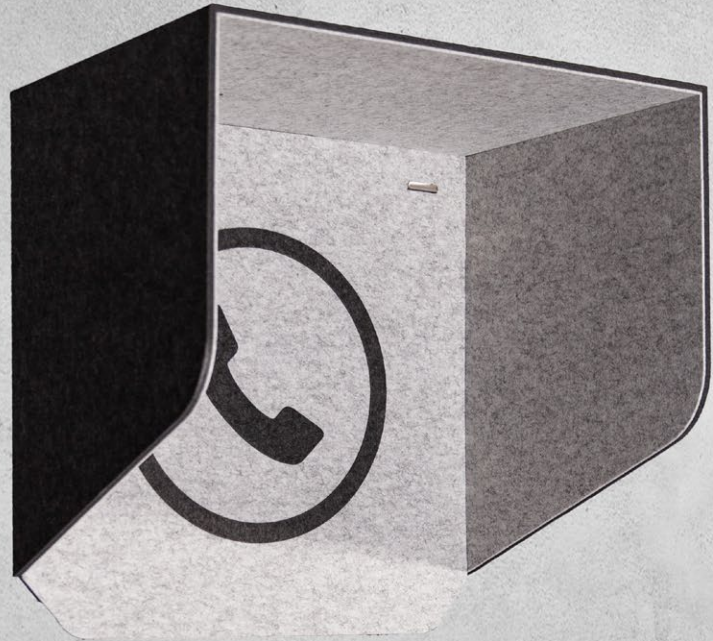

PHONE BOOTH 18 MM

OTHER ACOUSTIC

ACOUSTIC PHONE BOOTH

Mounting on the wall

Optional with own logo or telephone logo

Standard 18 mm, 9 + 9 mm can be glued, duo colour is possible

For our current colour range, see akopanel.nl or request a colour card

OPTIONS

| | | |
|---------------|---------------|----------------------------------|
| SIZE | WIDTH | 700 MM |
| | HEIGHT | 720 MM |
| | DEPTH | 480 MM |
| THICKNESS | 18 MM | COLOURGROUP 18 - SEE AKOPANEL.NL |
| | 9 + 9 MM | COLOURGROUP 9 - SEE AKOPANEL.NL |
| MOUNTING | WALL MOUNTING | KEYHOLE |
| OPTIONAL | CUT OUT | OWN LOGO / TELEPHONE LOGO |
| ACOUSTIC | NRC VALUE | 0.6 |
| DELIVERY TIME | | 2-3 WEEKS |