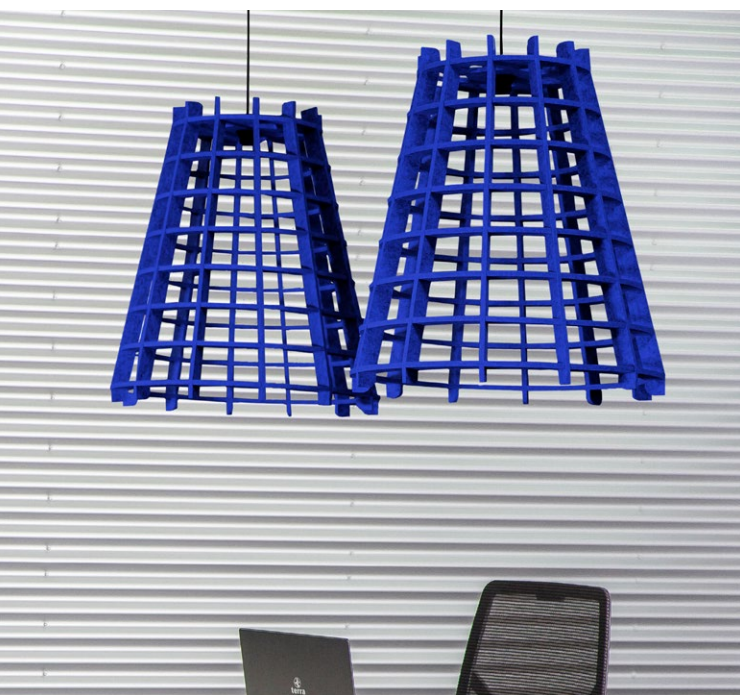

LAMPSHADE 9 MM

OTHER ACOUSTIC

ACOUSTIC LAMPSHADE

Tight finish
Incl. pendant with cord
Light source optional
Delivered unassembled

For our current colour range, see www.akopanel.nl or request a colour card

OPTIONS

SIZE	WIDTH	680 MM
	HEIGHT	700 MM
THICKNESS	9 MM	COLOURGROUP 9 - SEE AKOPANEL.NL
MOUNTING	PENDANT	WITH CORD (BLACK)
OPTIONAL	LAMP	CARBON FILAMENT LAMP
ACOUSTIC	NRC VALUE	0.6
DELIVERY TIME		2-3 WEEKS

DID YOU
KNOW?

YOU RECYCLE 55 PET BOTTLES PER M2
WHEN PURCHASING THIS SCREEN