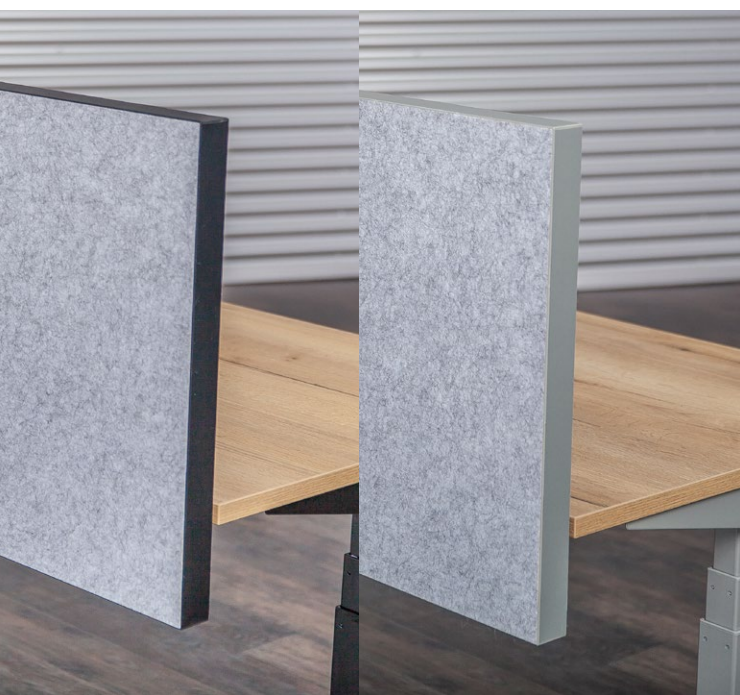

FRONT SCREEN 48 MM

DESK SCREENS

ACOUSTIC FRONT SCREEN

Easy to mount with clamps
Sleek finished with an ABS edge
These screens have a wooden frame inside
and an acoustic filling from denim panel
For our current colour range, see akopanel.nl or request a colour card

OPTIONS

SIZE	HEIGHT WIDTH	590 / 800 / 1000 MM 600 - 2400 MM
THICKNESS	9 MM	COLOURGROUP 9 - SEE AKOPANEL.NL
FINISHING	ABS	BLACK / WHITE / ALUMINIUM
MOUNTING	CLAMP	BLACK / WHITE / ALUMINIUM
ACOUSTIC	NRC VALUE	0.9
DELIVERY TIME		4-6 WEEKS